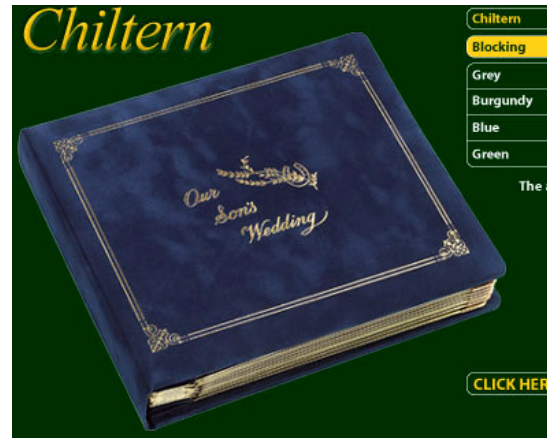

High Quality, Petite Parent/Family Album Suggestions

Bonded ivory
Bonded white
Bonded burgundy
Bonded green
Bonded blue

Grey suede
Burgundy suede
Blue suede
Green suede

- **As above** Family album, petite, taking 20 professional crystal archive prints at 5"x4", presented in a hand-crafted petite wedding album.

Gold taped edges on leaves, with brass corners.
Ivory overlays are textured with gold blocking.

Other overlay and leaf colours available: **Brown**, grey, **blue**, **garnet**, **burgundy**, **oyster**, **green**, black and **gunmetal**.